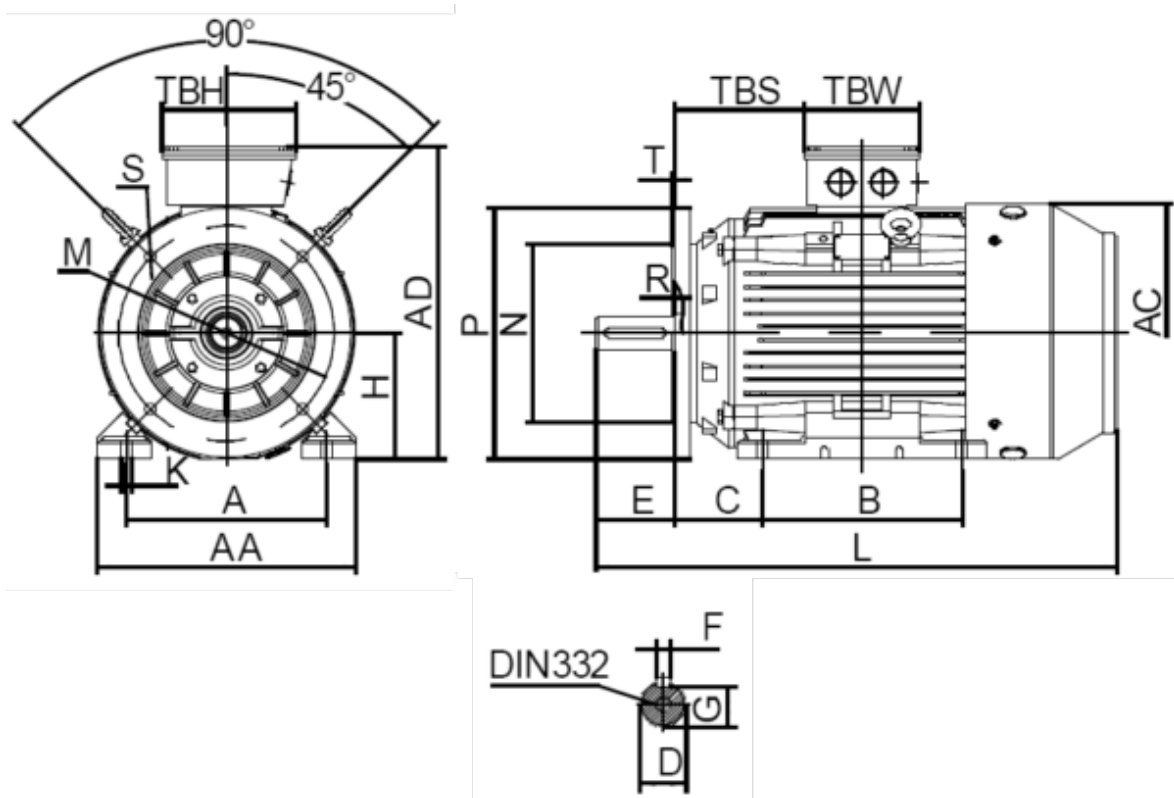

Data Sheet

Article number: 250300110417

Description: Kleedrive T3C 90S-4 1.1KW 1400 rpm
3x230/400V 50HZ IP55 B35 Eff=84,1%

Measures

A = 140	F = 8	TBW = 114
AA = 178	G = 20	
AC = Ø176	H = 90	
AD = 231	HD = 141	
B = 100	K = Ø10	
C = 56	L = 320	
D = Ø24	TBH = 114	
E = 50	TBS = 49	